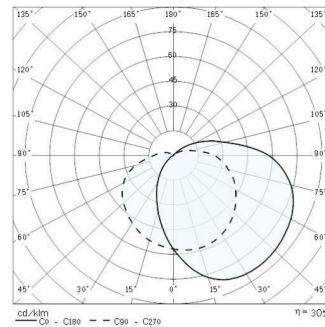

EKO+19 GRILL

Part number	302023
Lampholder:	E27
Light Source:	INCANDESCENT LAMPS (A60)
Wattage:	1x60 W
Finish:	GR-20 / Metallic grey / Glossy
Insulation class:	I
Degree of protection:	IP66
IK-J-xxIP:	IK07 2J xx5
Optic:	ASYMMETRIC EXTRA WIDE REFLECTOR
Ta MIN luminaire:	-30°
Ta MAX luminaire:	25°

Photometric data

Technical drawings